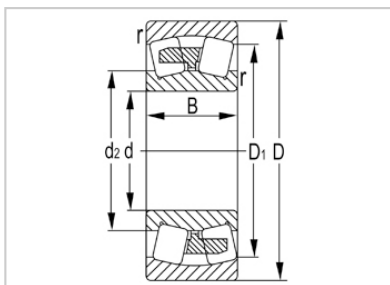

Spherical Roller Bearing

22300 Series-**22318**

Designation	<b>22318</b>
Principal Dimensions(mm)	
d	90
D	190
B	64
rs min	<b>3</b>
Basic Load Ratings(KN)	
Dynamic(Cr)	480
Static(Cor)	590
Limited Speed(rpm)	
Grease	1800
Oil	2700
Weight (kg)	8.35