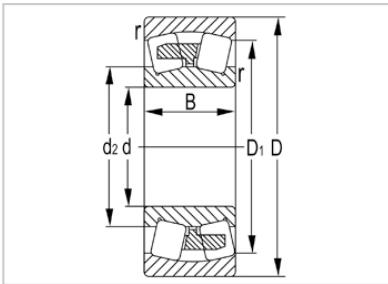

Spherical Roller Bearing

22300 Series-**22315W33C3**

Designation	22315W33C3
Principal Dimensions(mm)	
d	75
D	160
B	55
rs min	2.1
Basic Load Ratings(KN)	
Dynamic(Cr)	330
Static(Cor)	410
Limited Speed(rpm)	
Grease	2100
Oil	3200
Weight (kg)	5.25