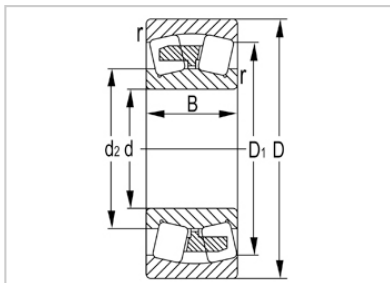

Spherical Roller Bearing

22300 Series-**22315K**

Designation	22315K
Principal Dimensions(mm)	
d	75
D	160
B	55
rs min	2.1
Basic Load Ratings(KN)	
Dynamic(Cr)	330
Static(Cor)	410
Limited Speed(rpm)	
Grease	2100
Oil	3200
Weight (kg)	5.13