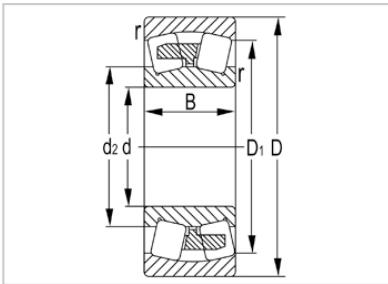

Spherical Roller Bearing

22300 Series-**22313W33C3**

Designation	22313W33C3
Principal Dimensions(mm)	
d	65
D	140
B	48
rs min	2.1
Basic Load Ratings(KN)	
Dynamic(Cr)	265
Static(Cor)	320
Limited Speed(rpm)	
Grease	2400
Oil	3700
Weight (kg)	3.45