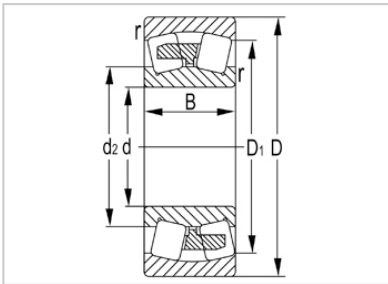

Spherical Roller Bearing

22300 Series-22309KW33C3

Designation	22309KW33C3
Principal Dimensions(mm)	
d	45
D	100
B	36
rs min	1.5
Basic Load Ratings(KN)	
Dynamic(Cr)	148
Static(Cor)	167
Limited Speed(rpm)	
Grease	3400
Oil	5300
Weight (kg)	1.3