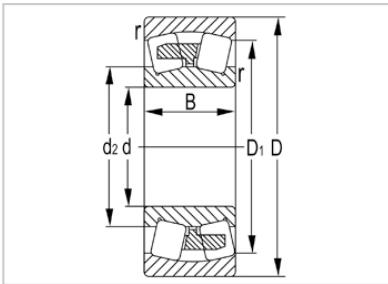

Spherical Roller Bearing

22300 Series-**22308W33C3**

Designation	<b>22308W33C3</b>
Principal Dimensions(mm)	
d	40
D	90
B	<b>33</b>
rs min	1.5
Basic Load Ratings(KN)	
Dynamic(Cr)	121
Static(Cor)	128
Limited Speed(rpm)	
Grease	3800
Oil	5900
Weight (kg)	0.974