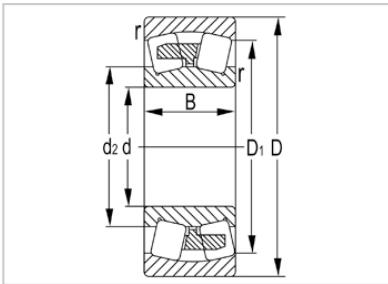

Spherical Roller Bearing

22200 Series-**22260**

Designation	22260
Principal Dimensions(mm)	
d	300
D	540
B	140
rs min	5
Basic Load Ratings(KN)	
Dynamic(Cr)	2670
Static(Cor)	4350
Limited Speed(rpm)	
Grease	510
Oil	790
Weight (kg)	141