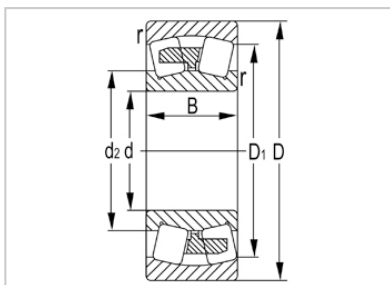

Spherical Roller Bearing

22200 Series-**22256**

Designation	22256
Principal Dimensions(mm)	
d	280
D	500
B	130
rs min	5
Basic Load Ratings(KN)	
Dynamic(Cr)	2310
Static(Cor)	3800
Limited Speed(rpm)	
Grease	560
Oil	860
Weight (kg)	112