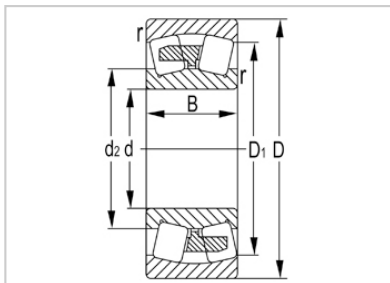

Spherical Roller Bearing

22200 Series-**22252K**

Designation	22252K
Principal Dimensions(mm)	
d	260
D	480
B	130
rs min	5
Basic Load Ratings(KN)	
Dynamic(Cr)	2230
Static(Cor)	3600
Limited Speed(rpm)	
Grease	610
Oil	930
Weight (kg)	104