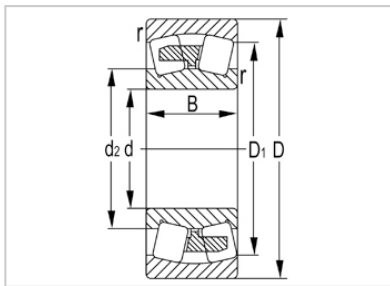

Spherical Roller Bearing

22200 Series-**22236K**

Designation	22236K
Principal Dimensions(mm)	
d	180
D	320
B	86
rs min	4
Basic Load Ratings(KN)	
Dynamic(Cr)	1040
Static(Cor)	1610
Limited Speed(rpm)	
Grease	920
Oil	1400
Weight (kg)	28.6