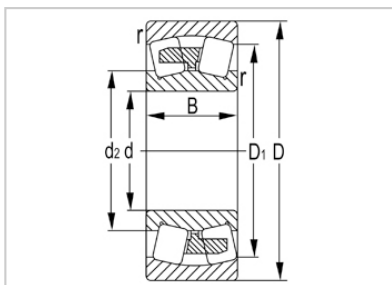

Spherical Roller Bearing

22200 Series-**22232KW33C3**

Designation	22232KW33C3
Principal Dimensions(mm)	
d	160
D	290
B	80
rs min	3
Basic Load Ratings(KN)	
Dynamic(Cr)	870
Static(Cor)	1290
Limited Speed(rpm)	
Grease	1000
Oil	1600
Weight (kg)	22.2