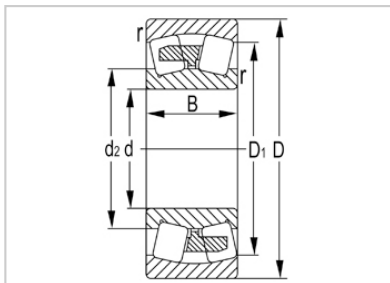

Spherical Roller Bearing

22200 Series-**22232**

|                          |              |
|--------------------------|--------------|
| Designation              | <b>22232</b> |
| Principal Dimensions(mm) |              |
| d                        | 160          |
| D                        | 290          |
| B                        | 80           |
| rs min                   | <b>3</b>     |
| Basic Load Ratings(KN)   |              |
| Dynamic(Cr)              | 870          |
| Static(Cor)              | 1290         |
| Limited Speed(rpm)       |              |
| Grease                   | 1000         |
| Oil                      | 1600         |
| Weight (kg)              | 22.7         |