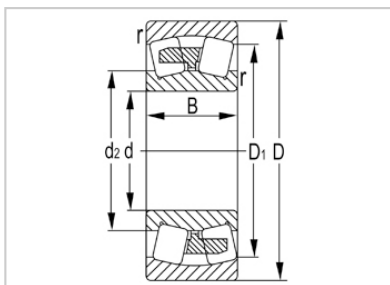

Spherical Roller Bearing

22200 Series-**22232**

Designation	22232
Principal Dimensions(mm)	
d	160
D	290
B	80
rs min	3
Basic Load Ratings(KN)	
Dynamic(Cr)	870
Static(Cor)	1290
Limited Speed(rpm)	
Grease	1000
Oil	1600
Weight (kg)	22.7