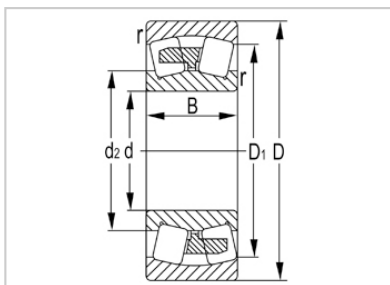

Spherical Roller Bearing

22200 Series-**22230**

Designation	22230
Principal Dimensions(mm)	
d	150
D	270
B	73
rs min	3
Basic Load Ratings(KN)	
Dynamic(Cr)	775
Static(Cor)	1160
Limited Speed(rpm)	
Grease	1100
Oil	1700
Weight (kg)	18.1