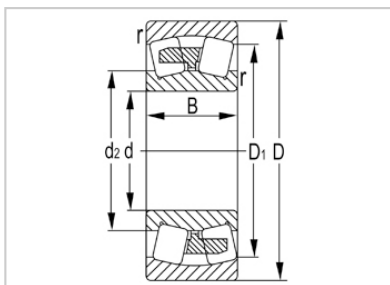

Spherical Roller Bearing

22200 Series-**22228K**

Designation	22228K
Principal Dimensions(mm)	
d	140
D	250
B	68
rs min	3
Basic Load Ratings(KN)	
Dynamic(Cr)	685
Static(Cor)	975
Limited Speed(rpm)	
Grease	1200
Oil	1900
Weight (kg)	13.7