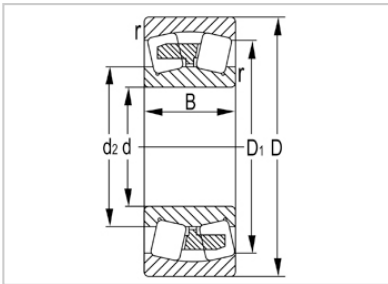

Spherical Roller Bearing

22200 Series-**22224W33C3**

| | |
|--------------------------|-------------------|
| Designation | 22224W33C3 |
| Principal Dimensions(mm) | |
| d | 120 |
| D | 215 |
| B | 58 |
| rs min | 2.1 |
| Basic Load Ratings(KN) | |
| Dynamic(Cr) | 485 |
| Static(Cor) | 700 |
| Limited Speed(rpm) | |
| Grease | 1400 |
| Oil | 2200 |
| Weight (kg) | 9.1 |