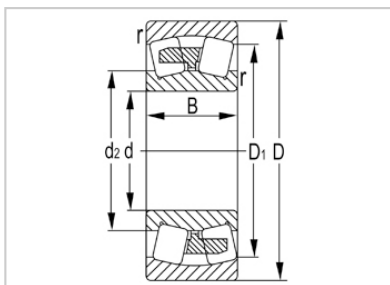

Spherical Roller Bearing

22200 Series-**22224**

Designation	22224
Principal Dimensions(mm)	
d	120
D	215
B	58
rs min	2.1
Basic Load Ratings(KN)	
Dynamic(Cr)	485
Static(Cor)	700
Limited Speed(rpm)	
Grease	1400
Oil	2200
Weight (kg)	9.1