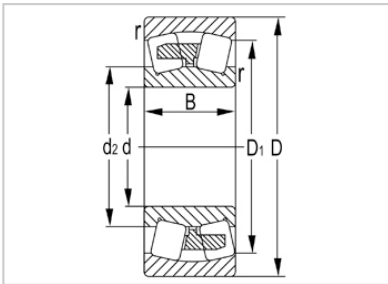

Spherical Roller Bearing

22200 Series-**22222K**

Designation	22222K
Principal Dimensions(mm)	
d	110
D	200
B	53
rs min	2.1
Basic Load Ratings(KN)	
Dynamic(Cr)	410
Static(Cor)	570
Limited Speed(rpm)	
Grease	1600
Oil	2400
Weight (kg)	7.04