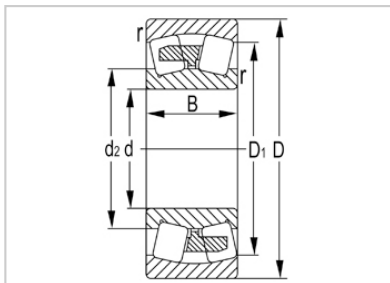

Spherical Roller Bearing

22200 Series-**22217W33C3**

Designation	<b>22217W33C3</b>
Principal Dimensions(mm)	
d	85
D	150
B	36
rs min	<b>2</b>
Basic Load Ratings(KN)	
Dynamic(Cr)	251
Static(Cor)	320
Limited Speed(rpm)	
Grease	2100
Oil	3200
Weight (kg)	2.49