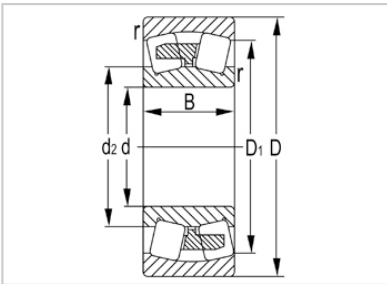

Spherical Roller Bearing

22200 Series-**22215W33C3**

Designation	22215W33C3
Principal Dimensions(mm)	
d	75
D	130
B	31
rs min	1.5
Basic Load Ratings(KN)	
Dynamic(Cr)	166
Static(Cor)	223
Limited Speed(rpm)	
Grease	2300
Oil	3600
Weight (kg)	1.65