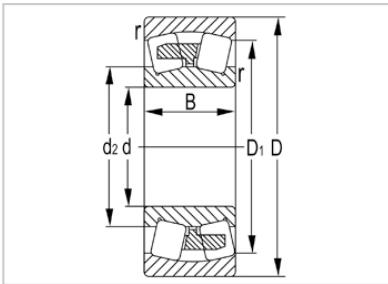

Spherical Roller Bearing

22200 Series-**22212W33C3**

Designation	22212W33C3
Principal Dimensions(mm)	
d	60
D	110
B	28
rs min	1.5
Basic Load Ratings(KN)	
Dynamic(Cr)	115
Static(Cor)	147
Limited Speed(rpm)	
Grease	2900
Oil	4500
Weight (kg)	1.15