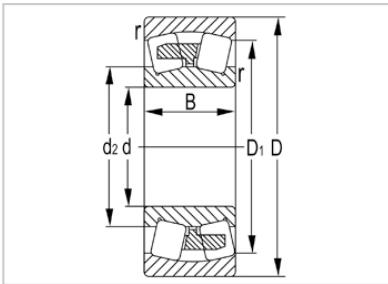

Spherical Roller Bearing

22200 Series-**22212**

Designation	22212
Principal Dimensions(mm)	
d	60
D	110
B	28
rs min	1.5
Basic Load Ratings(KN)	
Dynamic(Cr)	115
Static(Cor)	147
Limited Speed(rpm)	
Grease	2900
Oil	4500
Weight (kg)	1.15