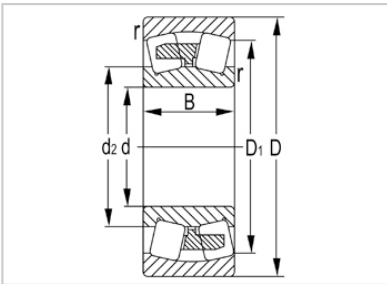

Spherical Roller Bearing

22200 Series-**22210W33C3**

Designation	22210W33C3
Principal Dimensions(mm)	
d	50
D	90
B	23
rs min	1.1
Basic Load Ratings(KN)	
Dynamic(Cr)	86
Static(Cor)	102
Limited Speed(rpm)	
Grease	3500
Oil	5300
Weight (kg)	0.63