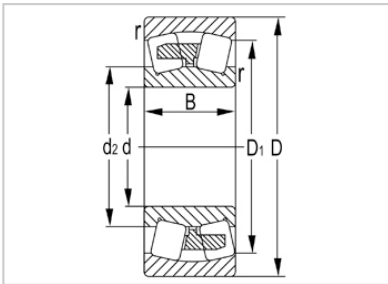

Spherical Roller Bearing

22200 Series-**22210**

Designation	22210
Principal Dimensions(mm)	
d	50
D	90
B	23
rs min	1.1
Basic Load Ratings(KN)	
Dynamic(Cr)	86
Static(Cor)	102
Limited Speed(rpm)	
Grease	3500
Oil	5300
Weight (kg)	0.63