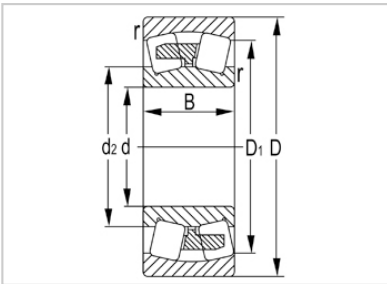

Spherical Roller Bearing

22200 Series-**22208KW33C3**

Designation	22208KW33C3
Principal Dimensions(mm)	
d	40
D	80
B	23
rs min	1.1
Basic Load Ratings(KN)	
Dynamic(Cr)	79
Static(Cor)	88.5
Limited Speed(rpm)	
Grease	4300
Oil	6600
Weight (kg)	0.515