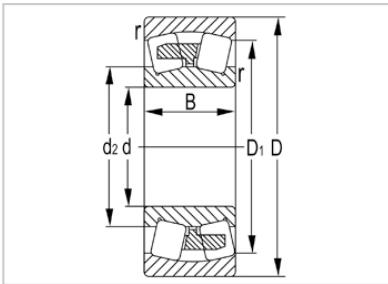

Spherical Roller Bearing

22200 Series-**22205W33C3**

Designation	22205W33C3
Principal Dimensions(mm)	
d	25
D	52
B	18
rs min	1
Basic Load Ratings(KN)	
Dynamic(Cr)	36.5
Static(Cor)	36
Limited Speed(rpm)	
Grease	6500
Oil	10000
Weight (kg)	0.186