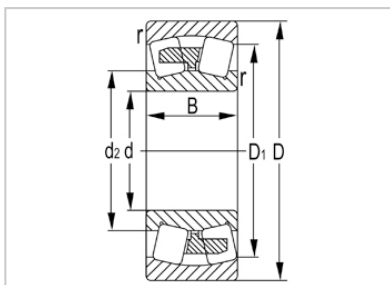

Spherical Roller Bearing

21300 Series-21319K

| | |
|--------------------------|---------------|
| Designation | 21319K |
| Principal Dimensions(mm) | |
| d | 95 |
| D | 200 |
| B | 45 |
| rs min | 3 |
| Basic Load Ratings(KN) | |
| Dynamic(Cr) | 335 |
| Static(Cor) | 420 |
| Limited Speed(rpm) | |
| Grease | 1400 |
| Oil | 2100 |
| Weight (kg) | 7 |