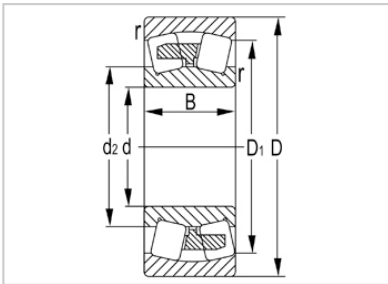

Spherical Roller Bearing

21300 Series-21317KW33C3

Designation	21317KW33C3
Principal Dimensions(mm)	
d	85
D	180
B	41
rs min	3
Basic Load Ratings(KN)	
Dynamic(Cr)	289
Static(Cor)	355
Limited Speed(rpm)	
Grease	1600
Oil	2400
Weight (kg)	5.28