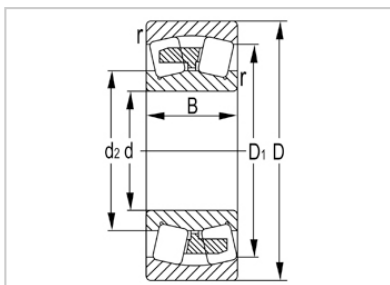

Spherical Roller Bearing

21300 Series-**21317**

Designation	21317
Principal Dimensions(mm)	
d	85
D	180
B	41
rs min	3
Basic Load Ratings(KN)	
Dynamic(Cr)	289
Static(Cor)	355
Limited Speed(rpm)	
Grease	1600
Oil	2400
Weight (kg)	5.35