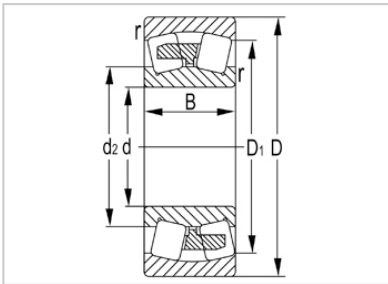

Spherical Roller Bearing

21300 Series-21317

Designation	<b>21317</b>
Principal Dimensions(mm)	
d	85
D	180
B	41
rs min	<b>3</b>
Basic Load Ratings(KN)	
Dynamic(Cr)	289
Static(Cor)	355
Limited Speed(rpm)	
Grease	1600
Oil	2400
Weight (kg)	5.35