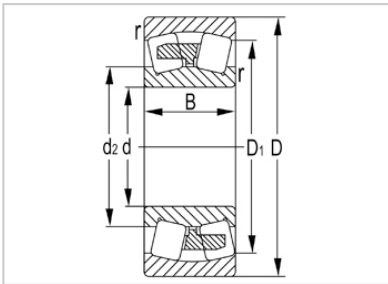

Spherical Roller Bearing

21300 Series-**21316K**

Designation	<b>21316K</b>
Principal Dimensions(mm)	
d	80
D	170
B	39
rs min	2.1
Basic Load Ratings(KN)	
Dynamic(Cr)	260
Static(Cor)	315
Limited Speed(rpm)	
Grease	1700
Oil	2500
Weight (kg)	4.47