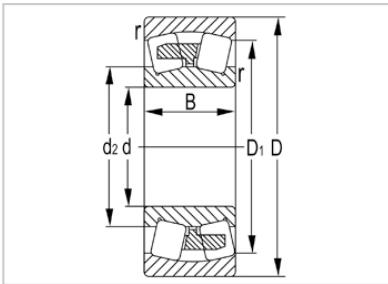

Spherical Roller Bearing

21300 Series-**21314W33C3**

Designation	<b>21314W33C3</b>
Principal Dimensions(mm)	
d	70
D	150
B	35
rs min	2.1
Basic Load Ratings(KN)	
Dynamic(Cr)	220
Static(Cor)	262
Limited Speed(rpm)	
Grease	1900
Oil	2900
Weight (kg)	3.18