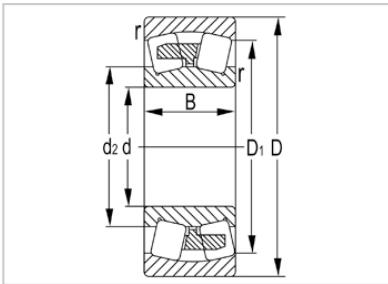

Spherical Roller Bearing

21300 Series-**21308K**

Designation	21308K
Principal Dimensions(mm)	
d	40
D	90
B	23
rs min	1.5
Basic Load Ratings(KN)	
Dynamic(Cr)	88
Static(Cor)	90
Limited Speed(rpm)	
Grease	3200
Oil	4900
Weight (kg)	0.694