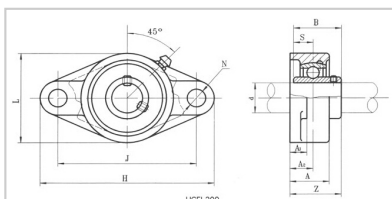

Pillow Block Bearing

UCFL Series-UCFL211

| | |
|-------------|----------------|
| Model | UCFL211 |
| Unit | mm |
| d | 55 |
| H | 224 |
| J | 184 |
| A2 | 25 |
| A1 | 18 |
| A | 43 |
| N | 19 |
| L | 130 |
| Z | 58.4 |
| B | 55.6 |
| S | 22.2 |
| Thread | M16 |
| Series | UC211 |
| Series | FL211 |
| Weight (Kg) | 3.1 |