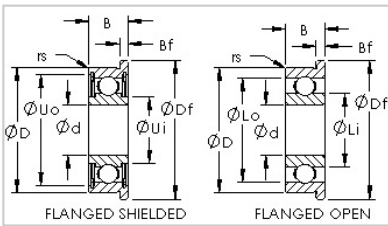

Flange Series

Metric Series-**F698**

Product Number	<b>F698</b>
Bearing Type	Open Flanged Ball Bearings
Dimensions [mm]	
d	<b>8</b>
D	19
B	<b>6</b>
Df	22
Bf	1.5
Basic Load Rating [N]	
Dynamic Load Rating (Cr)	1902
Static Load Rating (Cor)	734