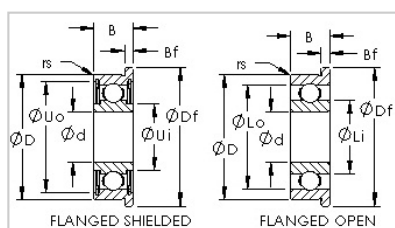

Flange Series

Metric Series-**F691**

| | |
|--------------------------|----------------------------|
| Product Number | F691 |
| Bearing Type | Open Flanged Ball Bearings |
| Dimensions [mm] | |
| d | 1 |
| D | 4 |
| B | 1.6 |
| Df | 5 |
| Bf | 0.5 |
| Basic Load Rating [N] | |
| Dynamic Load Rating (Cr) | 120 |
| Static Load Rating (Cor) | 30 |