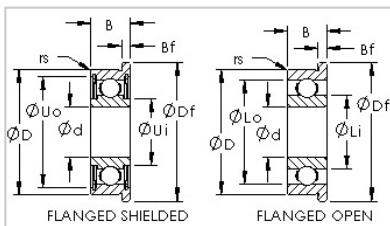

Flange Series

Metric Series-F683

| | |
|--------------------------|----------------------------|
| Product Number | F683 |
| Bearing Type | Open Flanged Ball Bearings |
| Dimensions [mm] | |
| d | 3 |
| D | 7 |
| B | 2 |
| Df | 8.1 |
| Bf | 0.5 |
| Basic Load Rating [N] | |
| Dynamic Load Rating (Cr) | 264 |
| Static Load Rating (Cor) | 90 |