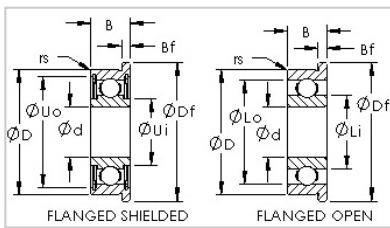

Flange Series

Metric Series-**F608 2RS**

Product Number	F608 2RS
Bearing Type	Sealed Flanged Ball Bearings
Dimensions [mm]	
d	8
D	22
B	7
Df	25
Bf	1.5
Basic Load Rating [N]	
Dynamic Load Rating (Cr)	2799
Static Load Rating (Cor)	1103