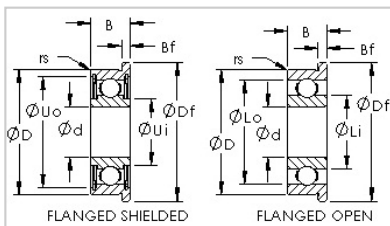

Flange Series

Metric Series-F602x

|                          |                            |
|--------------------------|----------------------------|
| Product Number           | <b>F602x</b>               |
| Bearing Type             | Open Flanged Ball Bearings |
| Dimensions [mm]          |                            |
| d                        | 2.5                        |
| D                        | 8                          |
| B                        | 2.8                        |
| Df                       | 9.5                        |
| Bf                       | 0.7                        |
| Basic Load Rating [N]    |                            |
| Dynamic Load Rating (Cr) | 469                        |
| Static Load Rating (Cor) | 142                        |