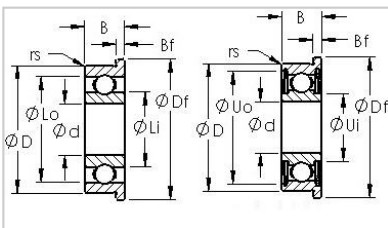

Flange Series

Inch Series-**FR6**

Product Number	FR6
Bearing Type	Open Flanged Ball Bearings
Dimensions [mm]	
d	9.525
D	22.225
B	5.558
Df	24.511
Bf	1.575
Basic Load Rating [N]	
Dynamic Load Rating (Cr)	637
Static Load Rating (Cor)	256