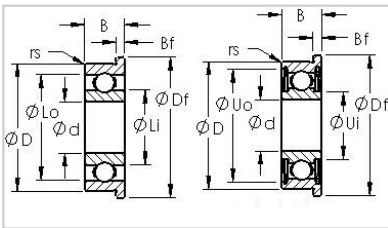

Flange Series

Inch Series-**FR6**

Product Number	FR6
Bearing Type	Open Flanged Ball Bearings
Dimensions [mm]	
d	9.525
D	22.225
B	5.558
Df	24.511
Bf	1.575
Basic Load Rating [N]	
Dynamic Load Rating (Cr)	637
Static Load Rating (Cor)	256