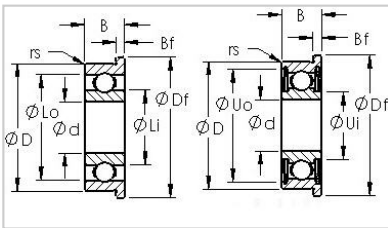

Flange Series

Inch Series-**FR6 2RS**

Product Number	FR6 2RS
Bearing Type	Sealed Flanged Ball Bearings
Dimensions [mm]	
d	9.525
D	22.225
B	7.142
Df	24.511
Bf	1.575
Basic Load Rating [N]	
Dynamic Load Rating (Cr)	637
Static Load Rating (Cor)	256