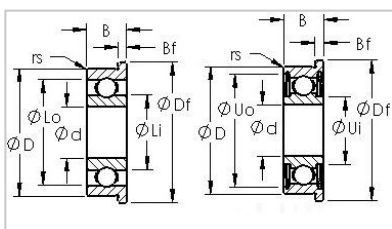

Flange Series

Inch Series-**FR6 2RS**

Product Number	FR6 2RS
Bearing Type	Sealed Flanged Ball Bearings
Dimensions [mm]	
d	9.525
D	22.225
B	7.142
Df	24.511
Bf	1.575
Basic Load Rating [N]	
Dynamic Load Rating (Cr)	637
Static Load Rating (Cor)	256