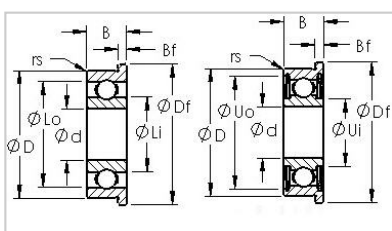

Flange Series

Inch Series-**FR166 2RS**

Product Number	<b>FR166 2RS</b>
Bearing Type	Sealed Flanged Ball Bearings
Dimensions [mm]	
d	4.763
D	9.525
B	3.175
Df	10.719
Bf	0.787
Basic Load Rating [N]	
Dynamic Load Rating (Cr)	136
Static Load Rating (Cor)	49