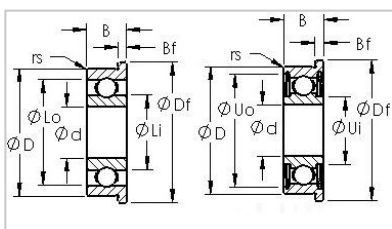

Flange Series

Inch Series-**FR1**

| | |
|--------------------------|----------------------------|
| Product Number | FR1 |
| Bearing Type | Open Flanged Ball Bearings |
| Dimensions [mm] | |
| d | 1.397 |
| D | 4.762 |
| B | 1.984 |
| Df | 5.944 |
| Bf | 0.584 |
| Basic Load Rating [N] | |
| Dynamic Load Rating (Cr) | 44 |
| Static Load Rating (Cor) | 12 |