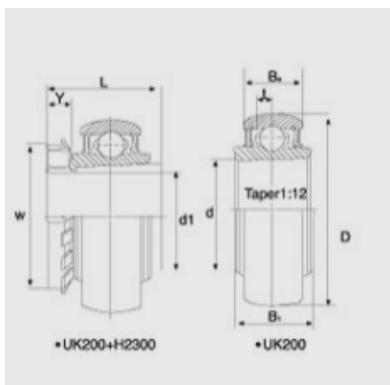

Insert Bearing

UK200 Series-UK217+H2317

Bearing No.	UK217+H2317
d1 (in.)	
(mm)	75
Dimensions [mm]	
D	150
L	82
d	85
Bi	50
Be	35
T	10.5
Y	18
W	110
Basic Load Rating (kN)	
Dynamic	8300
Static	6350

HEBEI HUANSHENG BEARING CO., LTD-Tel:+86-0319-8541203-Email:hbhs@hbhsbearing.com-
www.hbhsbearing.com