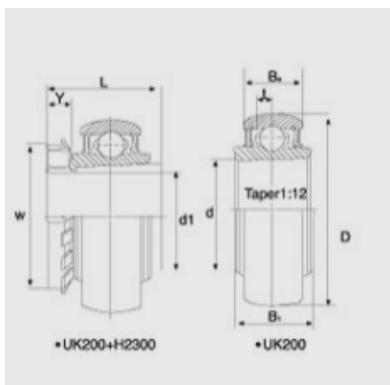

Insert Bearing

UK200 Series-UK217+H2317

Bearing No.	<b>UK217+H2317</b>
d1 (in.)	
(mm)	75
Dimensions [mm]	
D	150
L	82
d	85
Bi	50
Be	35
T	10.5
Y	18
W	110
Basic Load Rating (kN)	
Dynamic	8300
Static	6350

HEBEI HUANSHENG BEARING CO., LTD-Tel:+86-0319-8541203-Email:hbhs@hbhsbearing.com-  
www.hbhsbearing.com