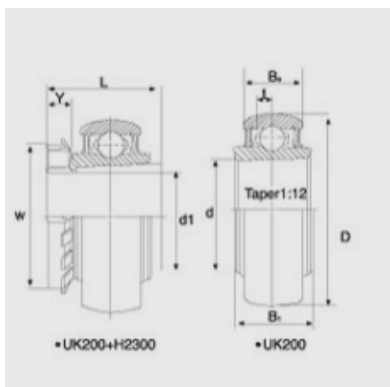

Insert Bearing

UK200 Series-UK212+H2312

Bearing No.	<b>UK212+H2312</b>
d1 (in.)	
(mm)	55
Dimensions [mm]	
D	110
L	62
d	60
Bi	39
Be	27
T	7
Y	13
W	80
Basic Load Rating (kN)	
Dynamic	4750
Static	3250

HEBEI HUANSHENG BEARING CO., LTD-Tel:+86-0319-8541203-Email:hbhs@hbhsbearing.com-  
www.hbhsbearing.com