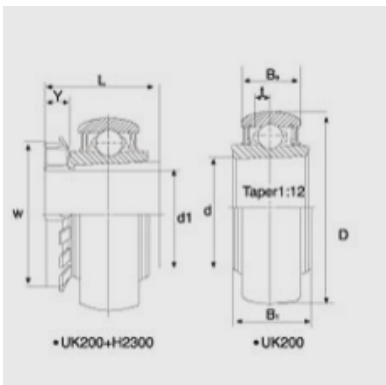

Insert Bearing

UK200 Series-UK209+HA2309

| | |
|------------------------|---------------------|
| Bearing No. | UK209+HA2309 |
| d1 | |
| (in.) | 1 7/16 |
| (mm) | 40 |
| Dimensions [mm] | |
| D | 85 |
| L | 50 |
| d | 45 |
| Bi | 33 |
| Be | 22 |
| T | 6.3 |
| Y | 11 |
| W | 65 |
| Basic Load Rating (kN) | |
| Dynamic | 3180 |
| Static | 2050 |