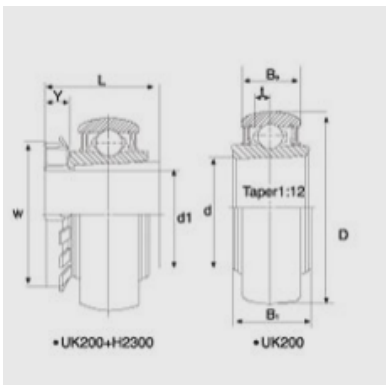

Insert Bearing

UK200 Series-UK209+HA2309

Bearing No.	<b>UK209+HA2309</b>
d1	
(in.)	1 7/16
(mm)	40
Dimensions [mm]	
D	85
L	50
d	45
Bi	33
Be	22
T	6.3
Y	11
W	65
Basic Load Rating (kN)	
Dynamic	3180
Static	2050