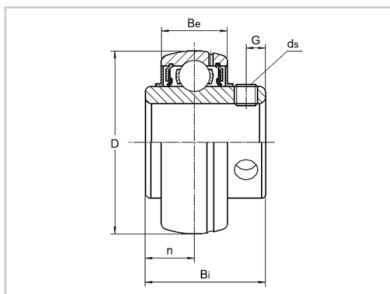

Insert Bearing

UCX Series-**UCX13-40**

Bearing No.	UCX13-40
d	
(mm)	63.5
(in.)	2 1/2
Dimensions [mm]	
D	125
Bi	74.6
Be	30
n	30.2
m	44.4
G	12
ds	7/16-20UNF

HEBEI HUANSHENG BEARING CO., LTD-Tel:+86-0319-8541203-Email:hbhs@hbhsbearing.com-
www.hbhsbearing.com