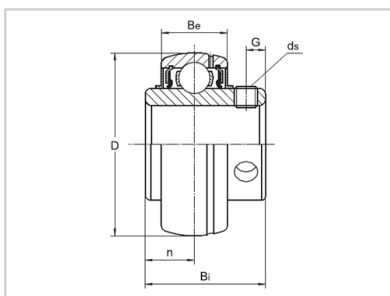

Insert Bearing

UCX Series-**UCX12-39**

Bearing No.	UCX12-39
d	
(mm)	61.913
(in.)	2 7/16
Dimensions [mm]	
D	120
Bi	65.1
Be	28
n	25.4
m	39.7
G	10
ds	3/8-24UNF

HEBEI HUANSHENG BEARING CO., LTD-Tel:+86-0319-8541203-Email:hbhs@hbhsbearing.com-
www.hbhsbearing.com