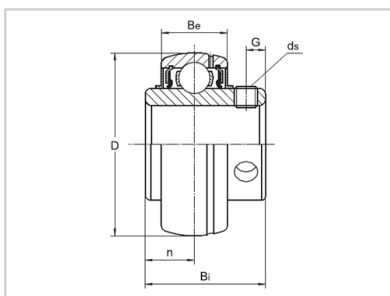

Insert Bearing

UCX Series-UCX11-35

Bearing No.	UCX11-35
d	
(mm)	55.563
(in.)	2.1875
Dimensions [mm]	
D	110
Bi	65.1
Be	27
n	25.4
m	39.7
G	10
ds	3/8-24UNF

HEBEI HUANSHENG BEARING CO., LTD-Tel:+86-0319-8541203-Email:hbhs@hbhsbearing.com-
www.hbhsbearing.com