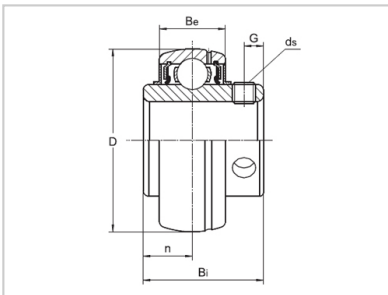

Insert Bearing

UCX Series-UCX09

Bearing No.	UCX09
d	
(mm)	45
(in.)	
Dimensions [mm]	
D	90
Bi	51.6
Be	24
n	19
m	32.6
G	10
ds	M10x1.25

HEBEI HUANSHENG BEARING CO., LTD-Tel:+86-0319-8541203-Email:hbhs@hbhsbearing.com-
www.hbhsbearing.com