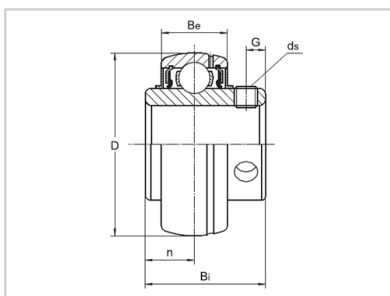

Insert Bearing

UCX Series-UCX05

Bearing No.	UCX05
d	
(mm)	25
(in.)	
Dimensions [mm]	
D	62
Bi	38.1
Be	19
n	15.9
m	22.2
G	6
ds	M6x1.0

HEBEI HUANSHENG BEARING CO., LTD-Tel:+86-0319-8541203-Email:hbhs@hbhsbearing.com-
www.hbhsbearing.com