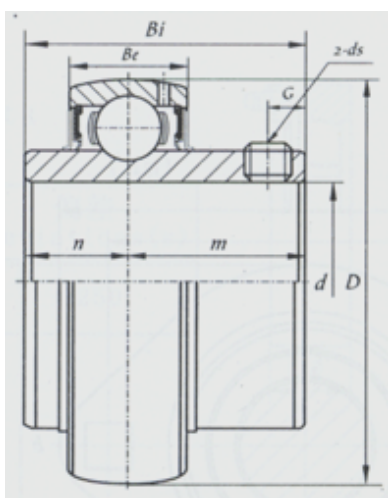

Insert Bearing

UC300 Series-**UC313**

|                 |              |
|-----------------|--------------|
| Bearing No.     | <b>UC313</b> |
| d               |              |
| (mm)            | 65           |
| (in.)           |              |
| Dimensions [mm] |              |
| D               | 140          |
| Bi              | 75           |
| Be              | 38           |
| n               | 30           |
| m               | 45           |
| G               | 12           |
| ds              | M12x1.5      |